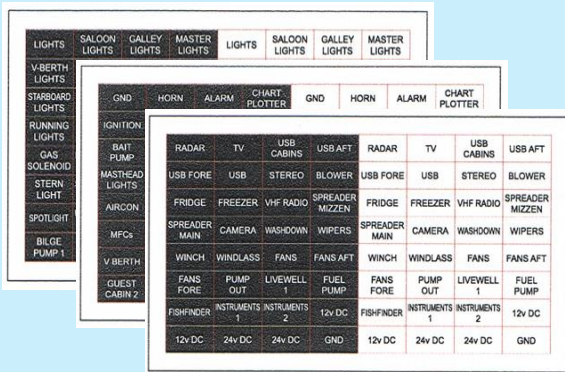

Circuit Labels

A set of pre-printed, vinyl circuit labels for yachts, motorboats, caravans and motor vehicles

Variants

| | |
|-----------------------|----------------------------------|
| Base Colours : | White on Black Black on White |
| Adhesion : | Self Adhesive |
| Number : | 90+ Named Circuits |

Product Information

| | |
|------------------------|----------------|
| Sheet Size LxW: | 148mm x 83mm |
| Weight | 10gm |
| Composition : | Vinyl |
| Made In : | United Kingdom |
| Software : | None |
| Packed Weight : | 90gm |
| Warranty : | N/A |
| Sold By : | Smart Boat Ltd |

Fast & Efficient – Instantly locate the correct wire for each device, reducing downtime and frustration when working on electrical systems.

Clear & Organized Wiring – Avoid confusion by clearly identifying each circuit's purpose, making maintenance and troubleshooting easier.

Enhanced Safety – Minimize risks by quickly identifying circuits during faults or emergencies, improving overall safety.

Preprinted & Ready to Use – Includes 90+ durable vinyl labels designed for yachts, motorboats, caravans, and vehicles, saving you time on manual labelling. Each label size : 17mm x 9mm.