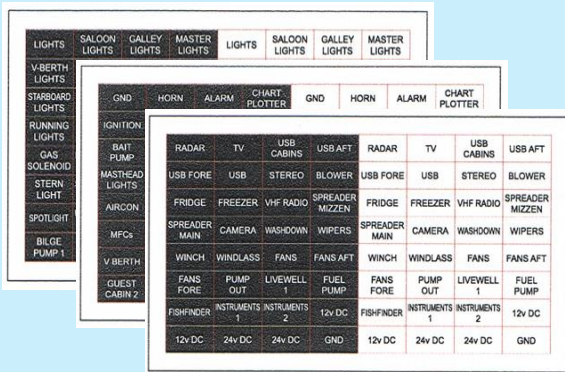

Circuit Labels

A set of preprinted, vinyl circuit labels for yachts, motorboats, caravans and motor vehicles

Variants

Base Colours :	White on Black Black on White
Adhesion :	Self Adhesive
Number :	90+ Named Circuits

Product Information

Sheet Size LxW:	148mm x 83mm
Weight	10gm
Composition :	Vinyl
Made In :	United Kingdom
Software :	None
Packed Weight :	90gm
Warranty :	N/A
Sold By :	Smart Boat Ltd

A set of time saving circuit labels:

- 90+ named circuit labels for yachts, motorboats and motor vehicles.
- Essential way to avoid confusion on identifying the purpose of each circuit.
- Save huge amount of time and stress finding which wire services which devices.
- Reduce risk by quickly identifying circuits when things go wrong.
- Helps generate professional wiring circuits.
- Specifically designed for Smart Wiring Link Bars but fully usable with other wiring products.
- Each label size : 17mm x 9mm.